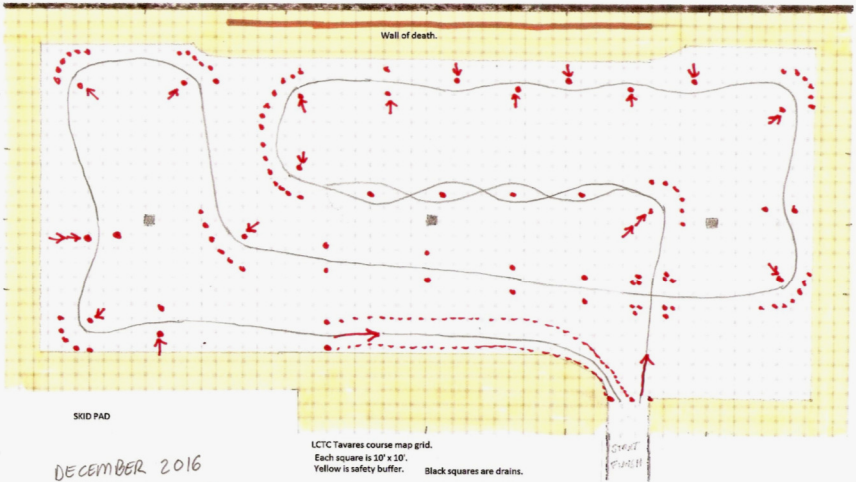

January Birthdays!

Mickey Gauldin

Dawn Giddens

Joseph Deak

Michael Mincey

Brian Sewell

Erik Mayer